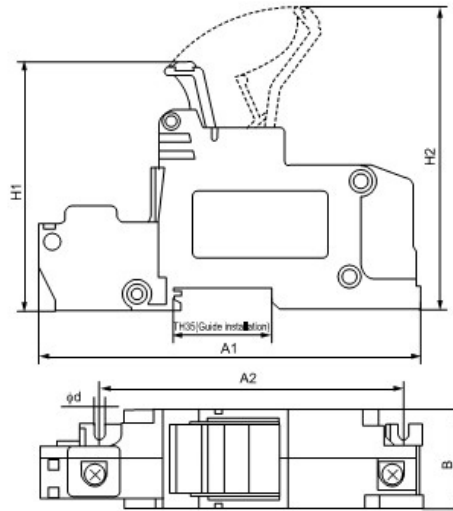

Parameter Feature Outline Curve

Table 9 (cont.)

Cat. No.	Models	Fuse link models	Rated insulation voltage(V)	Conventional free air thermal current(A)	Dimensions (mm)						Weight (g)
					Fig.	A1	A2	B	H1	H2	
0930	HG30-63	14 × 51	500	63	9.8	107	80	27	80	102	4.5
0931	HG30-125	22 × 58	500	125	9.8	140	110	36	90	109	4.5

浙江正泰电器 中国制造商

Figure 9.8

**INQUIRY**  
400-800-9662

About Mingrong

- Company Profile
- Development
- Organization
- President address

News and media

- Company news
- Enterprise video
- Exhibition information